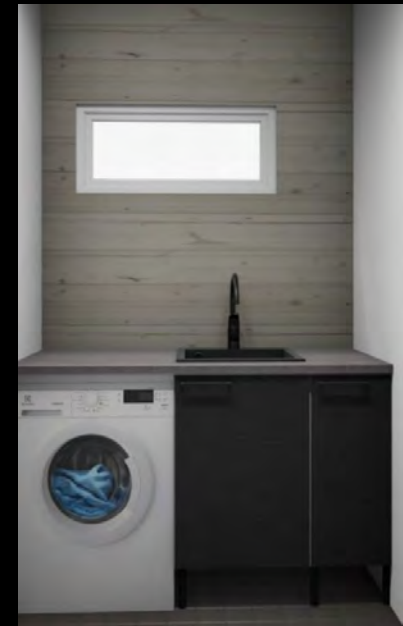

PESUHUONEEN
LAATTASEINÄT
PRO FLUID ANTRACITE
60X60CM

ETEISEN LATTIA
LAATOITETAAN SAMALLA
LAATALLA KOOSSA
30X60CM

MATERIAALIT