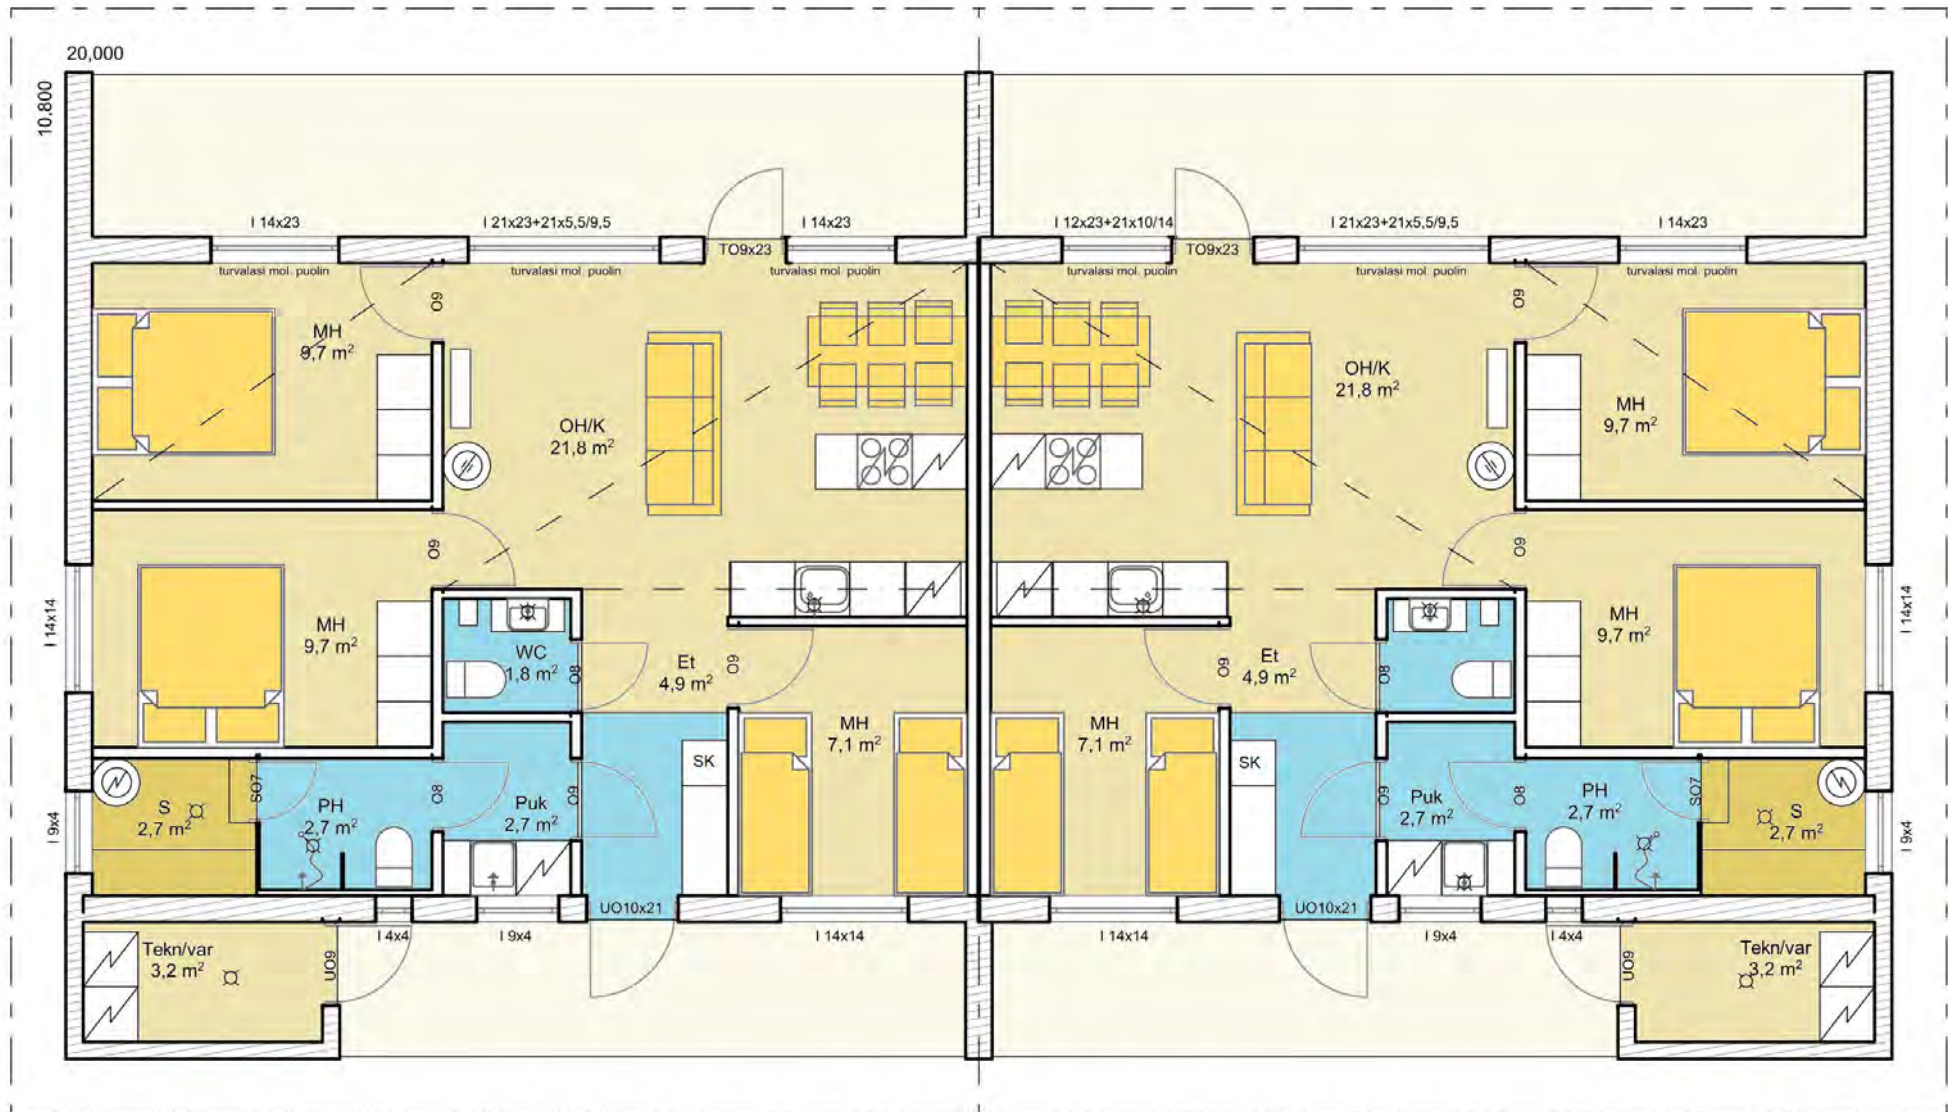

3 mh+k+s

MAJOITTA
6 - 8 HENKEÄ

TUNNELMALLINEN
TAKKA

RUNSAASTI
SÄILYTYSTILAA

ISOT IKKUNAT
ETELÄÄN

KORKEATASOISET
MATERIAALIT

LÄMMIN
VARASTO

JOPA 4 METRIN
HUONEKORKEUS

AKTIVITEETIT
LÄHELLÄ